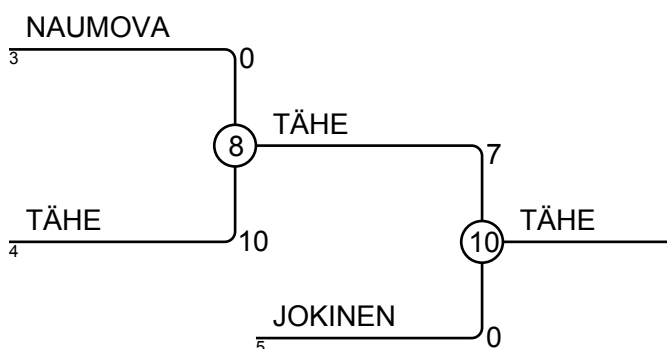

Tallinn Cup 15-17.2.2013 Tallinn AG-52

Competitors: 8

Results

Pos	Name
1	KANERVA Emilia, FI
2	ZUBKO Jekaterina, LV
3	TSEEB Kristina, RU
3	TÄHE Merlyn, EE
5	KEINÄNEN Inka, FI
5	JOKINEN Noora, FI
7	SALLO Christine, EE
7	NAUMOVA Valentina, RU