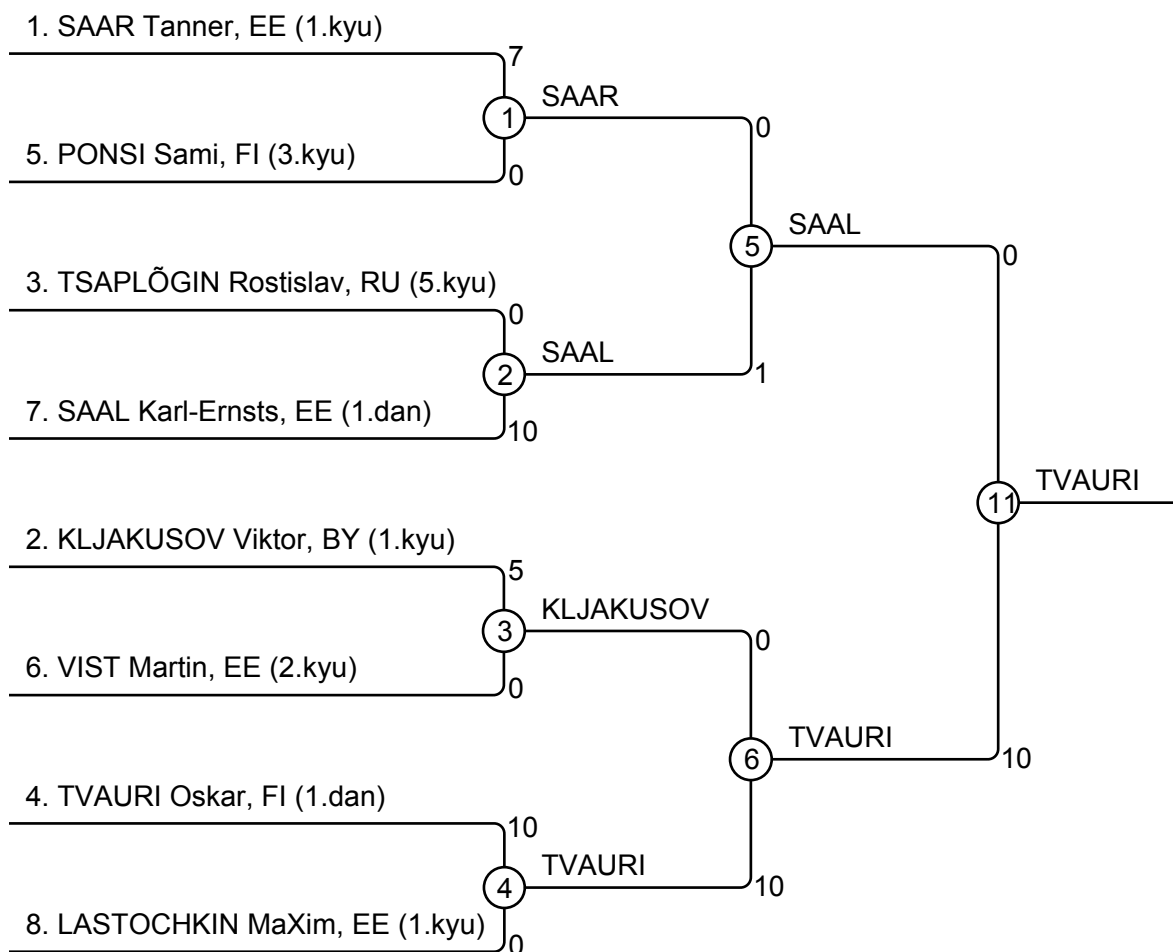

Tallinn Cup 15-17.2.2013 Tallinn AB-73

Competitors: 8

Results

Pos	Name
1	TVAURI Oskar, FI
2	SAAL Karl-Ernsts, EE
3	KLJAKUSOV Viktor, BY
3	SAAR Tanner, EE
5	TSAPLÖGIN Rostislav, RU
5	VIST Martin, EE
7	PONS Sami, FI
7	LASTOCHKIN MaXim, EE