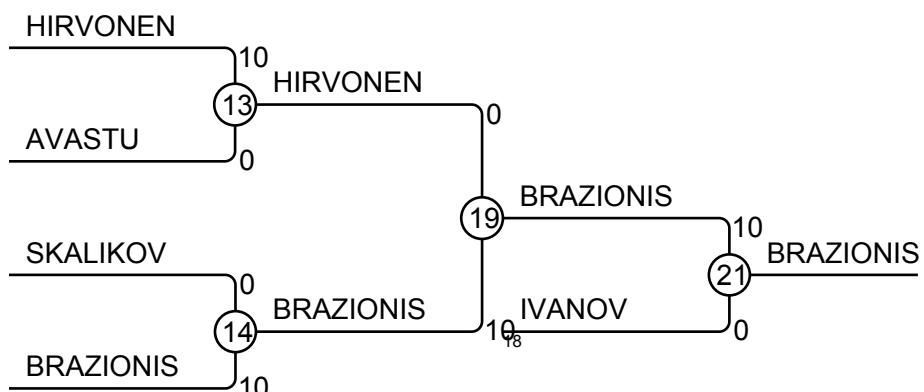

Tallinn Cup 15-17.2.2013 Tallinn AB-60

Competitors: 14

Results

Pos	Name
1	BELEGOV Anton, BY
2	MÄÄTTÄ Henri, FI
3	BRAZIONIS Gajus, LT
3	CHERNIKHIVSKIY Ilya, RU
5	IVANOV Sergei, RU
5	RAZIN Nikita, EE
7	HIRVONEN Oskari, FI
7	PUHM Aslanberg, EE