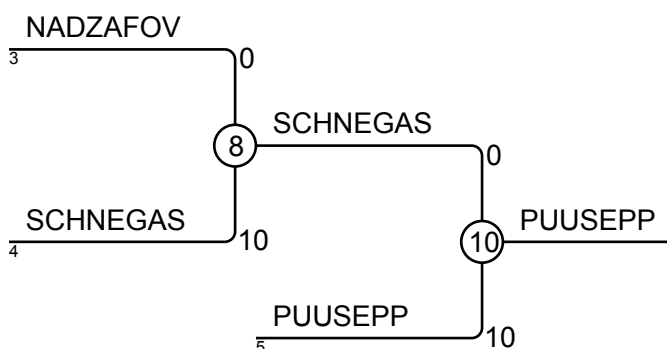

Tallinn Cup 15-17.2.2013 Tallinn AB-55

Competitors: 7

Results

Pos	Name
1	KVEDARAS Martynas, LT
2	RAJANIEMI Jyri, FI
3	OLIN Valtteri, FI
3	PUUSEPP Sven, EE
5	BOBOVICH Amit, IL
5	SCHNEGAS Robin, LV
7	
7	NADZAFOV Rašad, EE