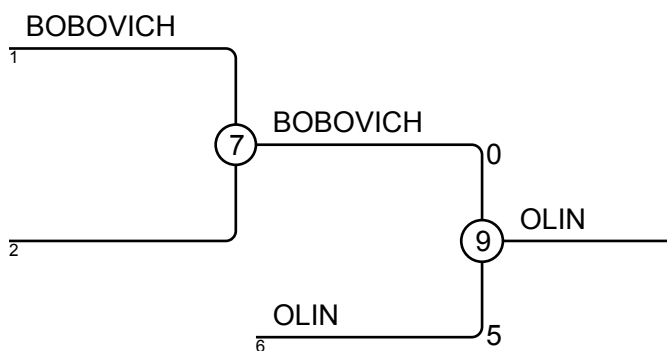

Tallinn Cup 15-17.2.2013 Tallinn AB-55

Competitors: 7

Results

Pos	Name
1	KVEDARAS Martynas, LT
2	RAJANIEMI Jyri, FI
3	OLIN Valtteri, FI
3	PUUSEPP Sven, EE
5	BOBOVICH Amit, IL
5	SCHNEGAS Robin, LV
7	
7	NADZAFOV Rašad, EE