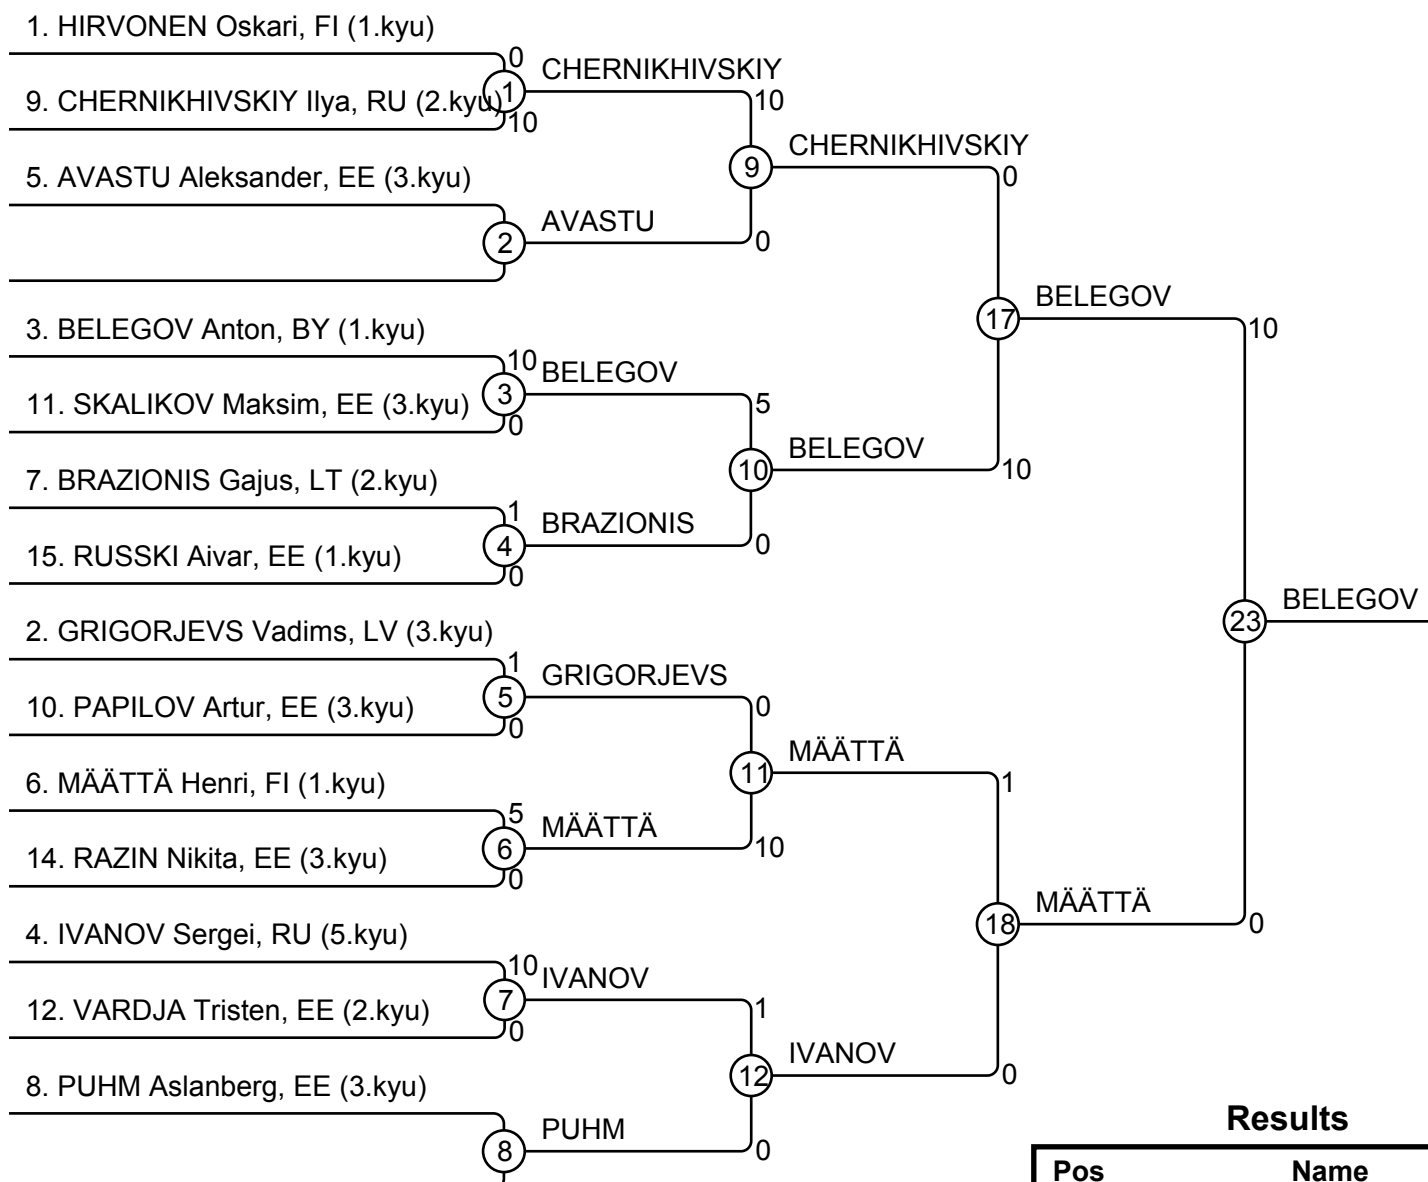

Tallinn Cup 15-17.2.2013 Tallinn AB-60

Competitors: 14

Results

Pos	Name
1	BELEGOV Anton, BY
2	MÄÄTTÄ Henri, FI
3	BRAZIONIS Gajus, LT
3	CHERNIKHIVSKIY Ilya, RU
5	IVANOV Sergei, RU
5	RAZIN Nikita, EE
7	HIRVONEN Oskari, FI
7	PUHM Aslanberg, EE