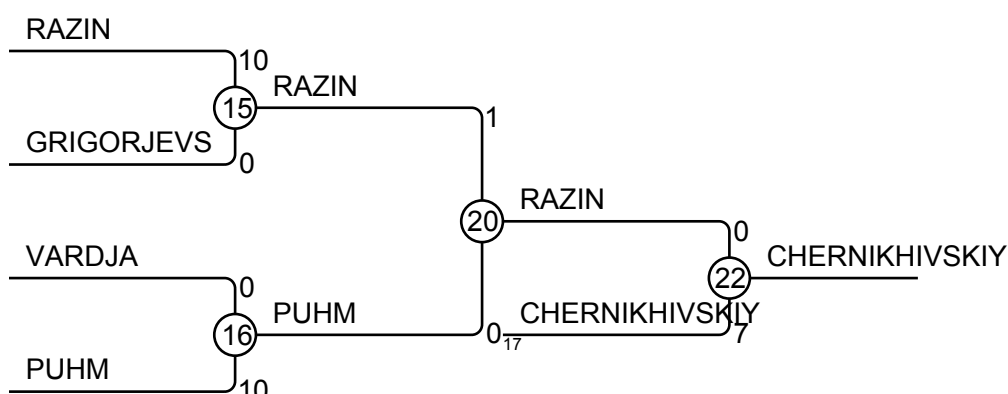

Tallinn Cup 15-17.2.2013 Tallinn AB-60

Competitors: 14

Results

Pos	Name
1	BELEGOV Anton, BY
2	MÄÄTTÄ Henri, FI
3	BRAZIONIS Gajus, LT
3	CHERNIKHIVSKIY Ilya, RU
5	IVANOV Sergei, RU
5	RAZIN Nikita, EE
7	HIRVONEN Oskari, FI
7	PUHM Aslanberg, EE