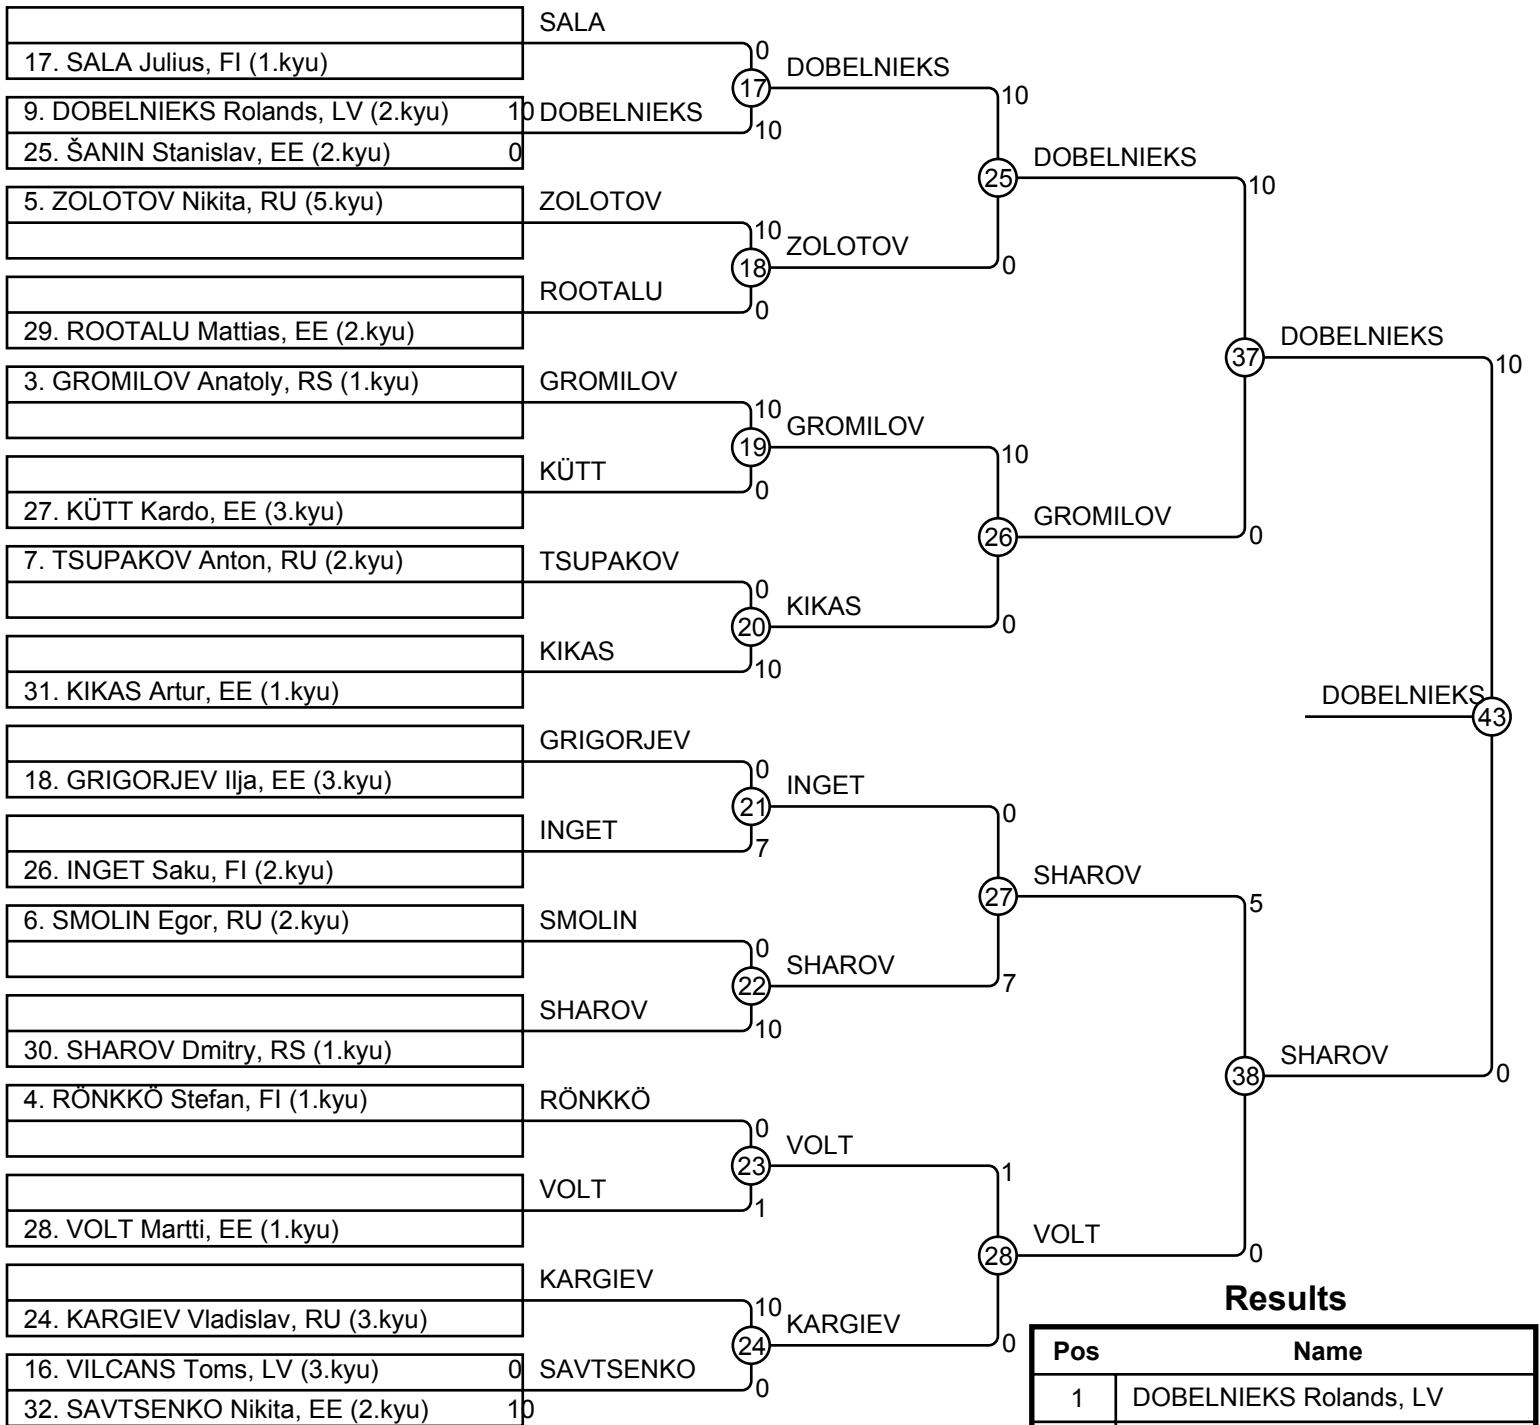

Tallinn Cup 15-17.2.2013 Tallinn AB-66

Competitors: 18