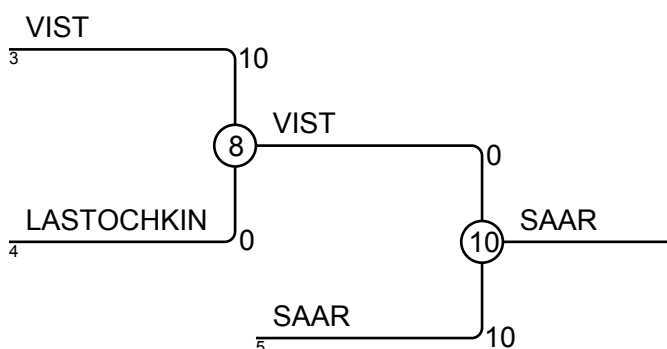

Tallinn Cup 15-17.2.2013 Tallinn AB-73

Competitors: 8

Results

Pos	Name
1	TVAURI Oskar, FI
2	SAAL Karl-Ernsts, EE
3	KLJAKUSOV Viktor, BY
3	SAAR Tanner, EE
5	TSAPLÖGIN Rostislav, RU
5	VIST Martin, EE
7	PONS Sami, FI
7	LASTOCHKIN MaXim, EE