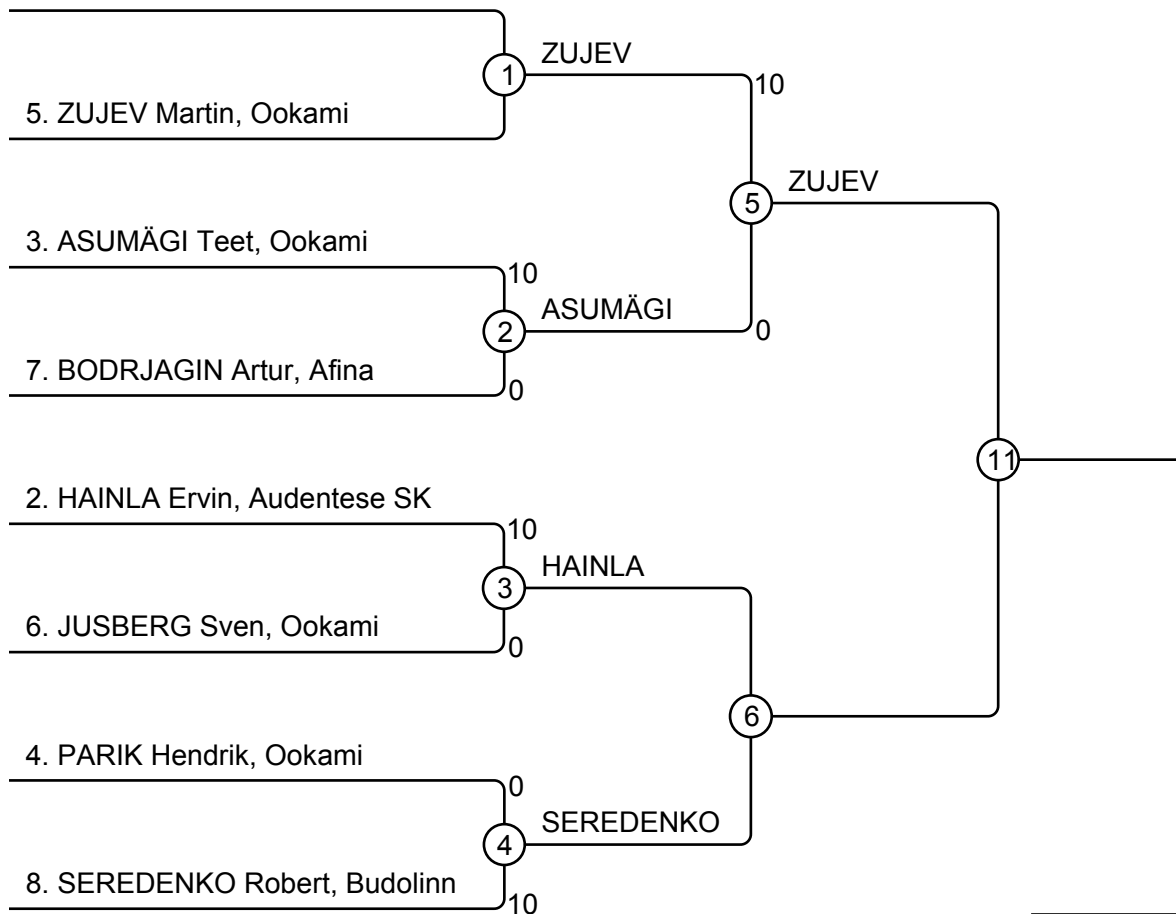

EMV B-klass 28.03.2015 Keila BB+81

Competitors: 7

Results

Pos	Name
1	
2	
3	
3	
5	
5	
7	
7	

EMV B-klass 28.03.2015 Keila BB-42

Competitors: 10

Results

Pos	Name
1	
2	
3	
3	
5	
5	
7	
7	