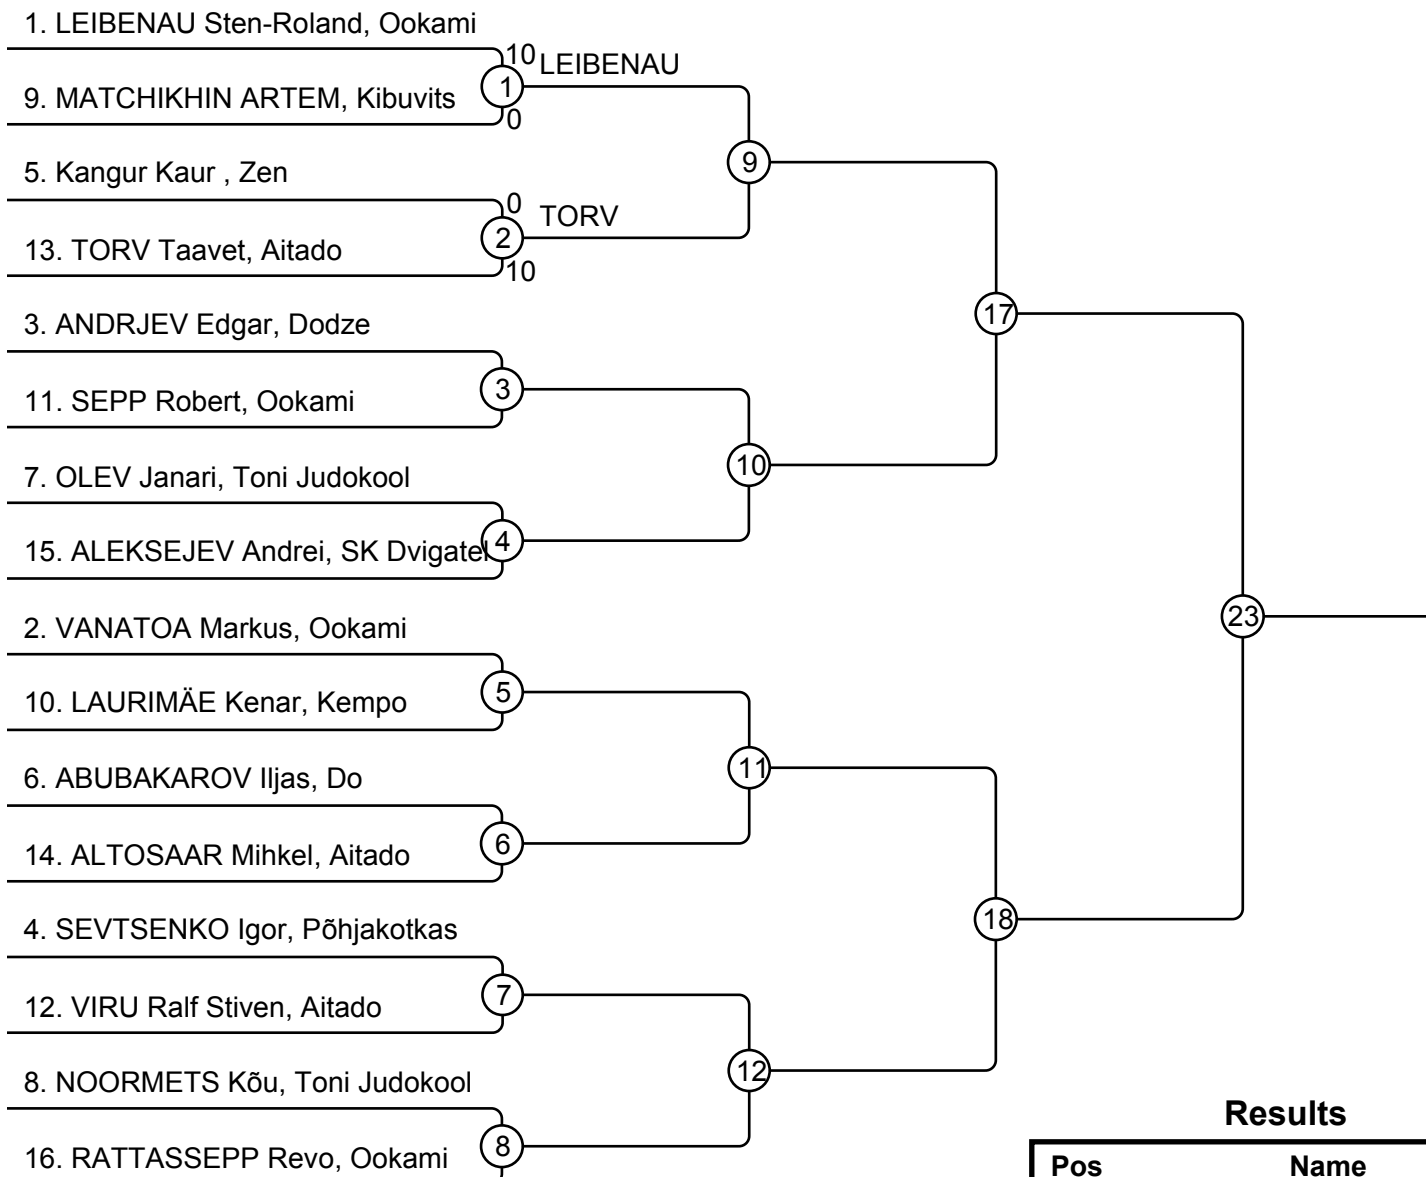

EMV B-klass 28.03.2015 Keila BB-66

Competitors: 16

Results

Pos	Name
1	
2	
3	
3	
5	
5	
7	
7