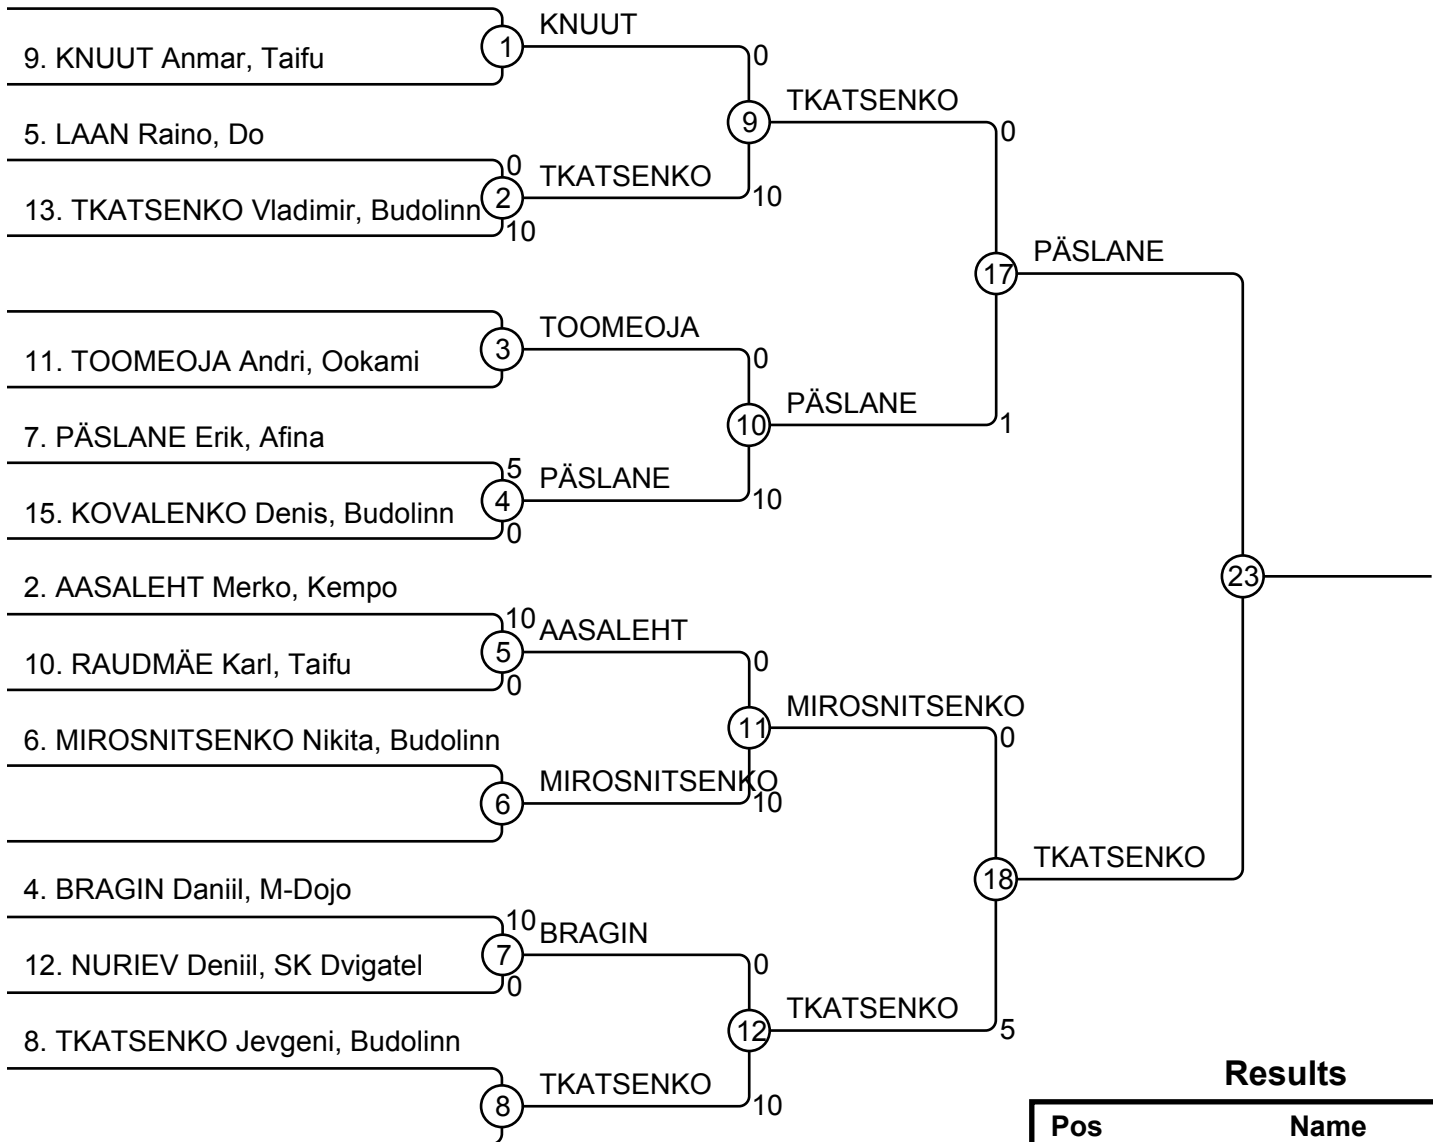

EMV B-klass 28.03.2015 Keila BB-46

Competitors: 8

Results

Pos	Name
1	
2	
3	
3	
5	
5	
7	
7	

EMV B-klass 28.03.2015 Keila BB-50

Competitors: 12

Results

Pos	Name
1	
2	
3	
3	
5	
5	
7	
7	