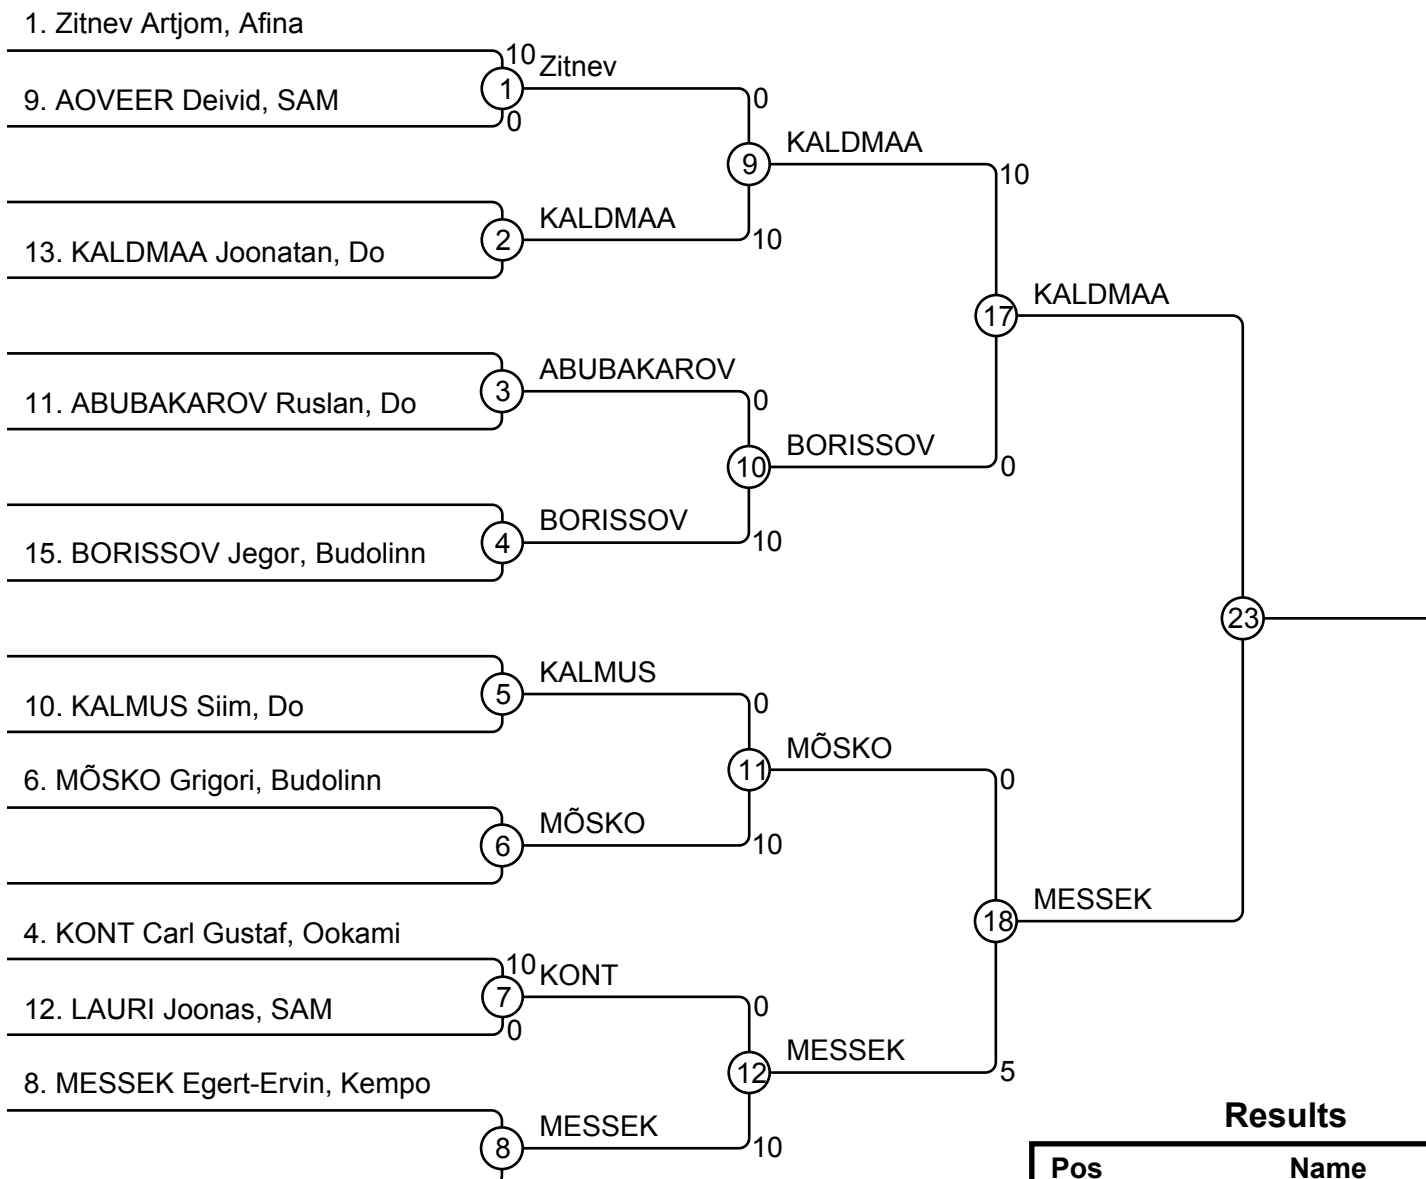

EMV B-klass 28.03.2015 Keila BB+81

Competitors: 7

Results

Pos	Name
1	
2	
3	
3	
5	
5	
7	
7	

EMV B-klass 28.03.2015 Keila BB-42

Competitors: 10

Results

Pos	Name
1	
2	
3	
3	
5	
5	
7	
7	