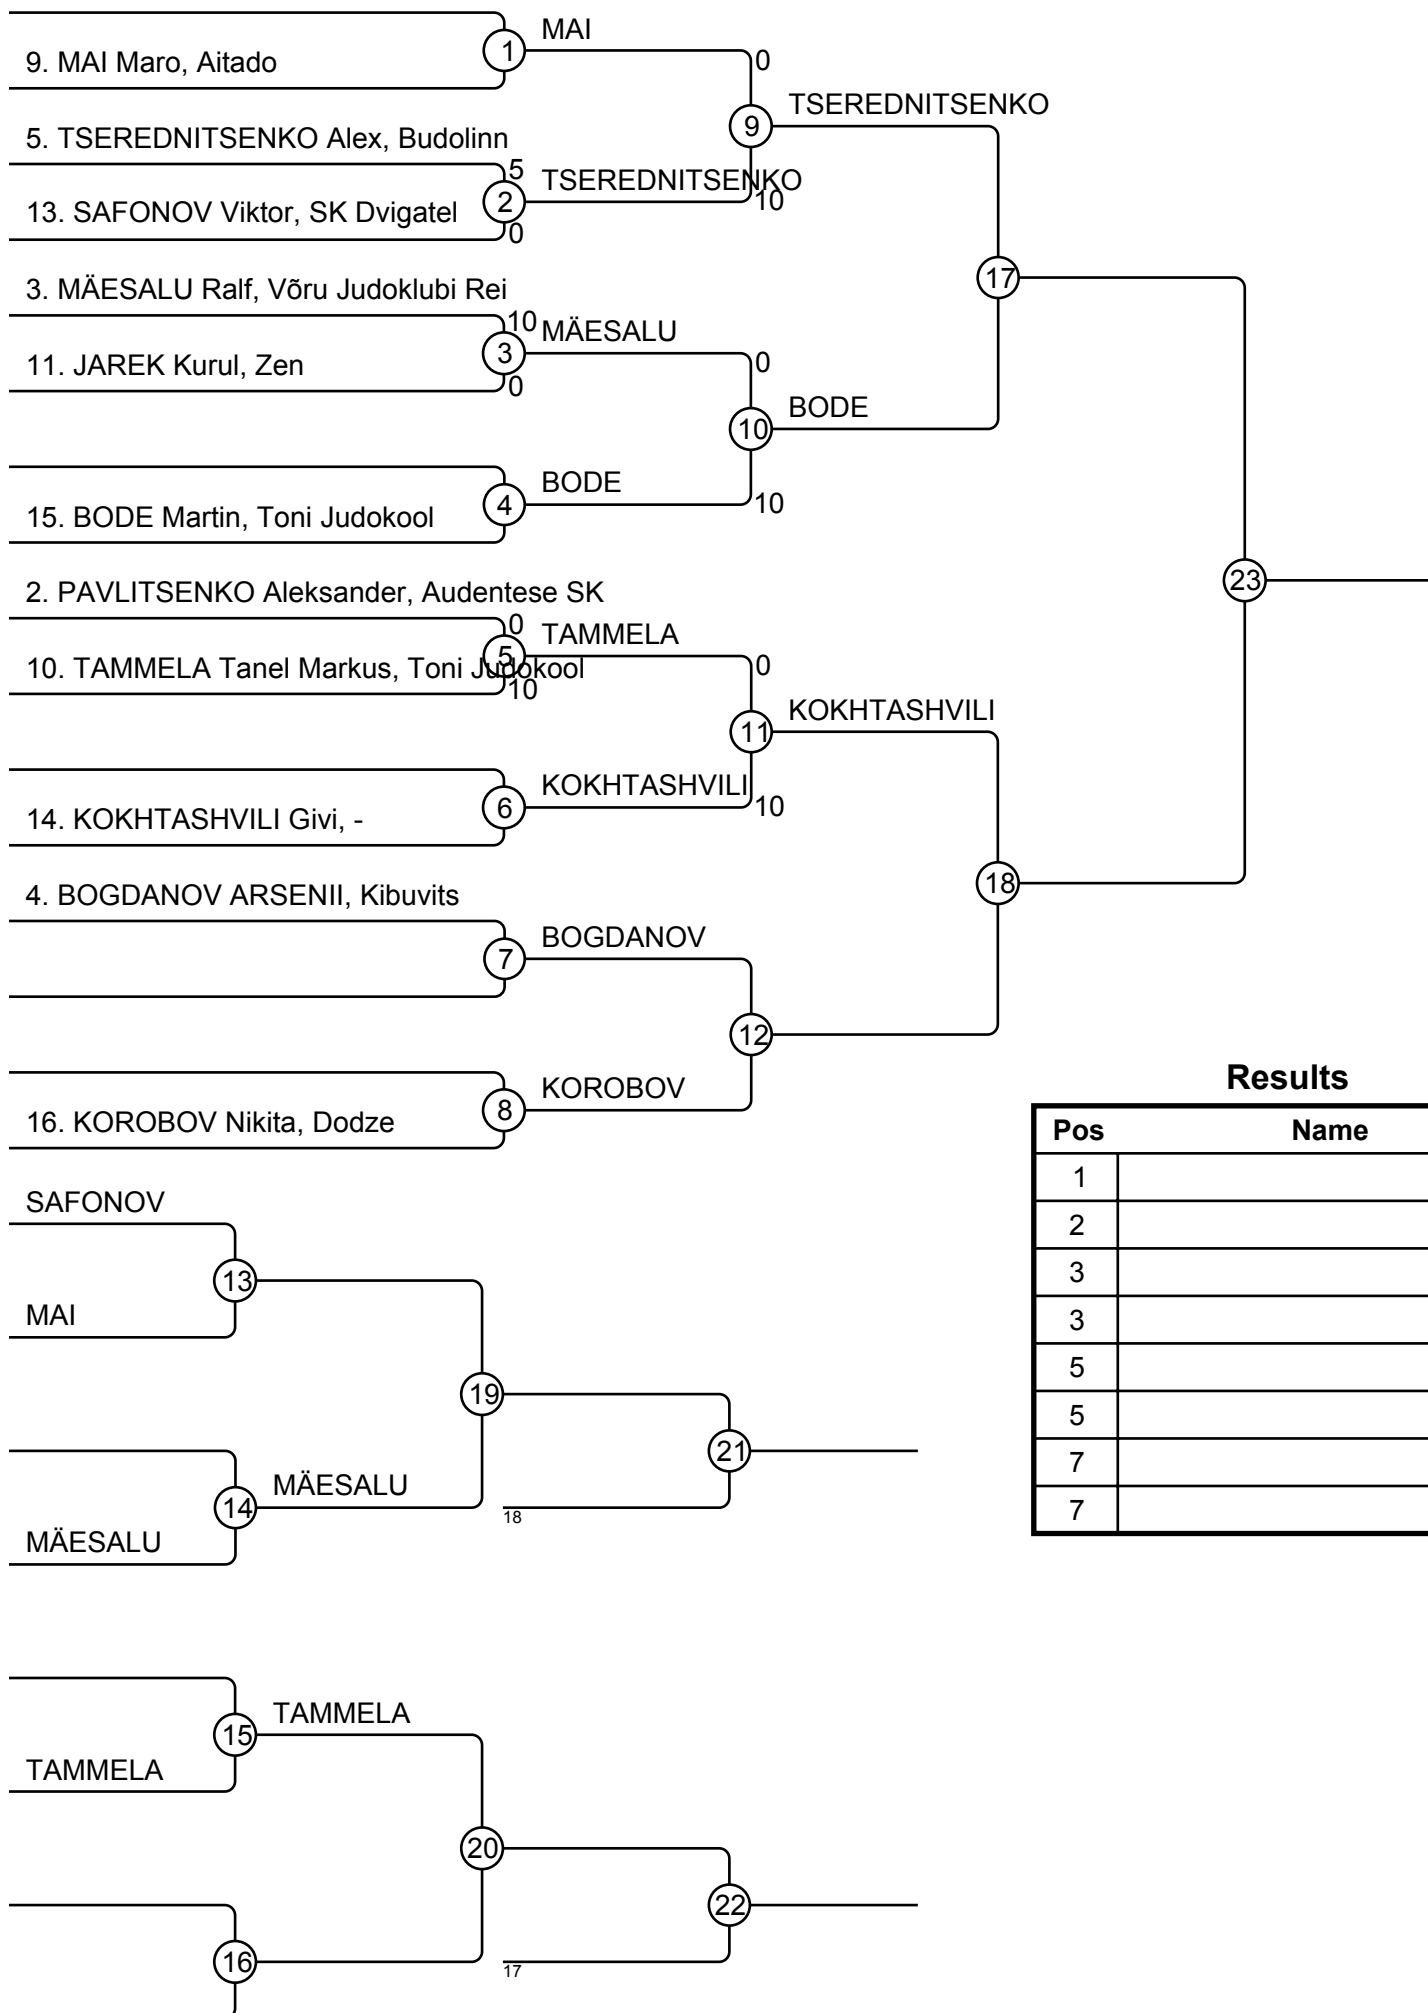

EMV B-klass 28.03.2015 Keila BB-66

Competitors: 16

Results

Pos	Name
1	
2	
3	
3	
5	
5	
7	
7	

EMV B-klass 28.03.2015 Keila BB-73

Competitors: 11

Results

Pos	Name
1	
2	
3	
3	
5	
5	
7	
7	