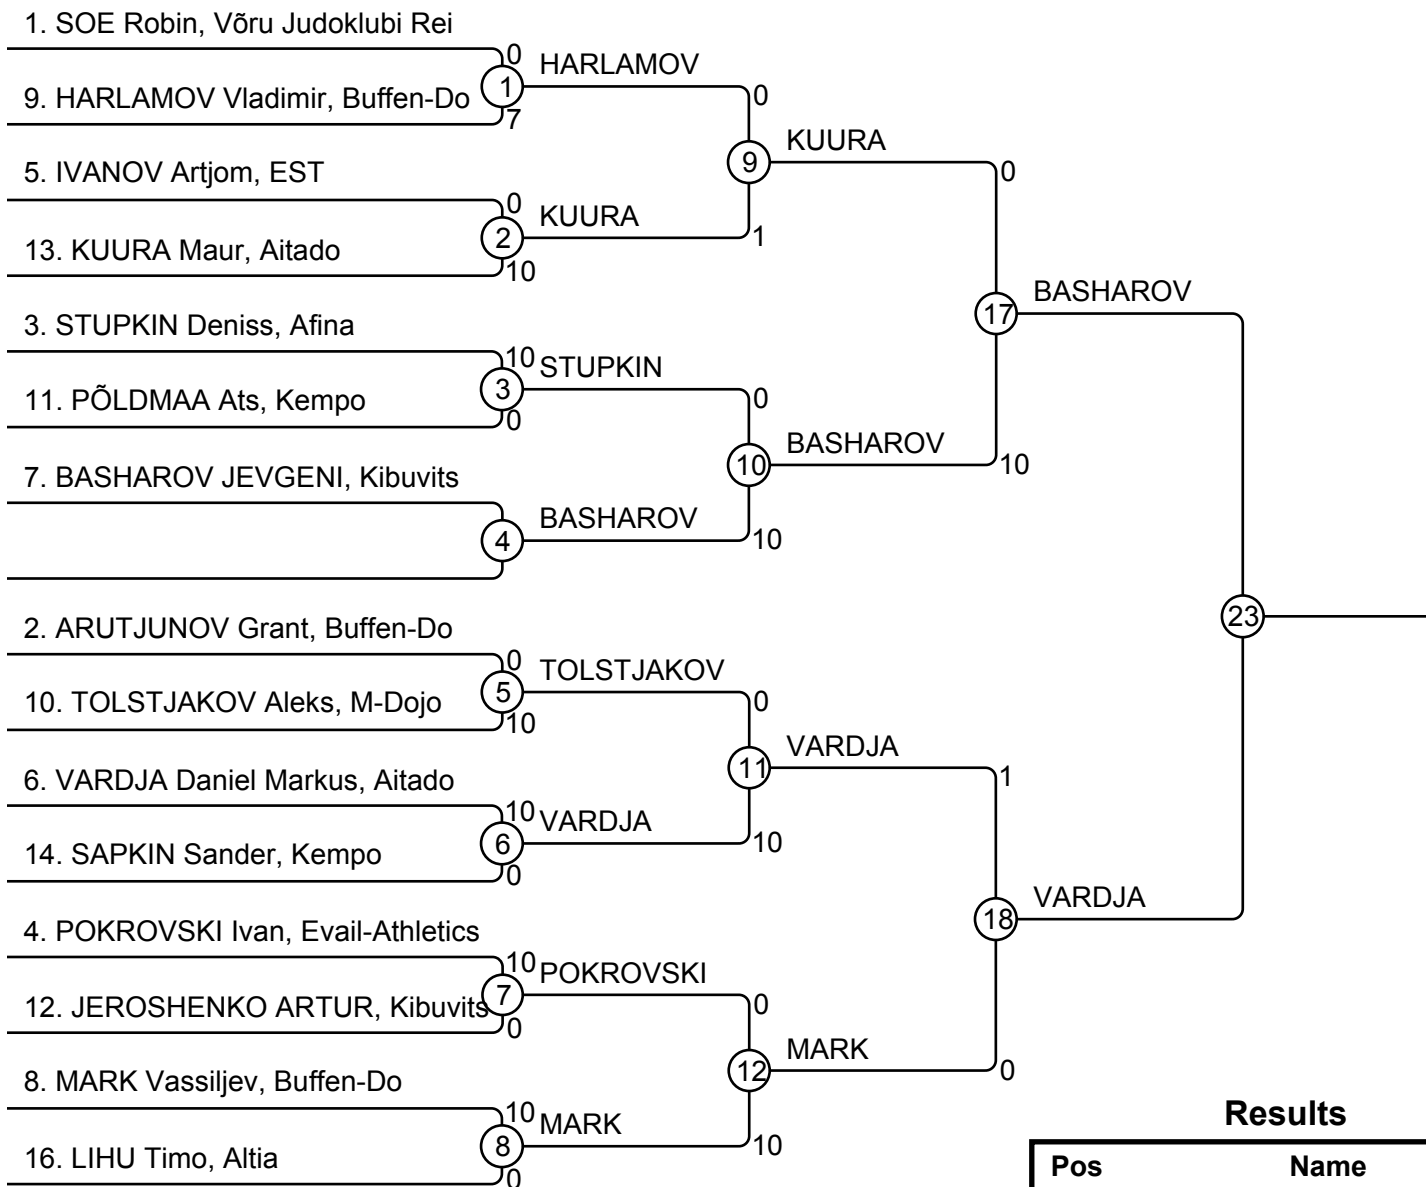

EMV B-klass 28.03.2015 Keila BB-55

Competitors: 15

Results

Pos	Name
1	
2	
3	
3	
5	
5	
7	
7