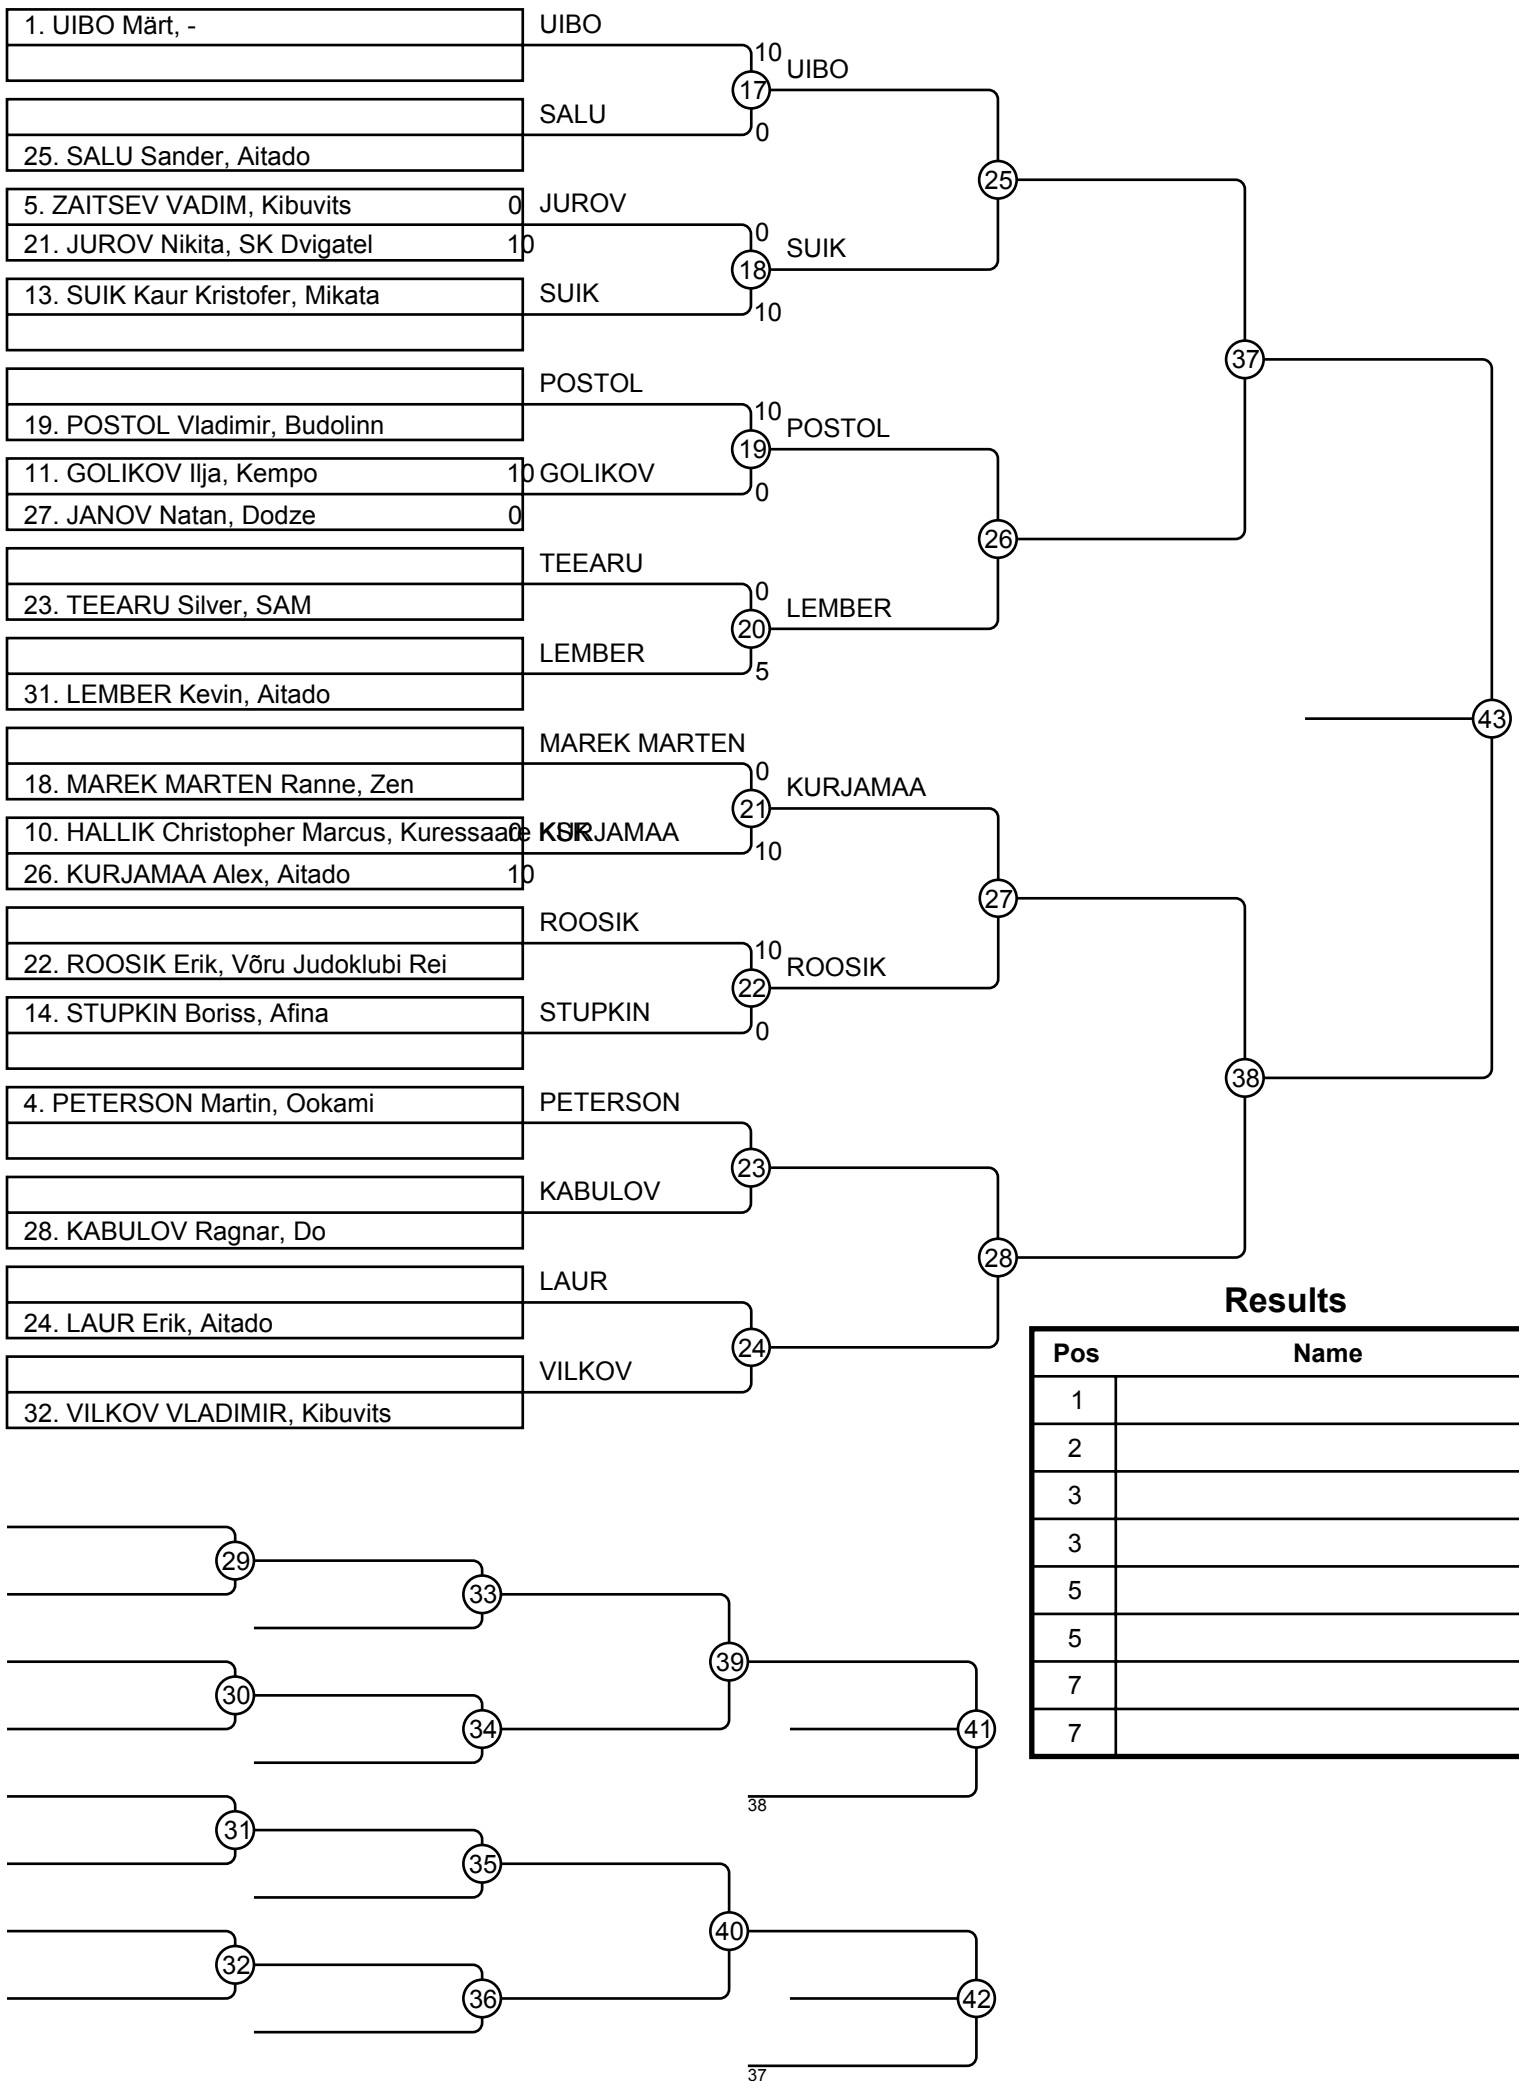

EMV B-klass 28.03.2015 Keila BB-55

Competitors: 15

Results

Pos	Name
1	
2	
3	
3	
5	
5	
7	
7	

EMV B-klass 28.03.2015 Keila BB-60

Competitors: 19

Results

Pos	Name
1	
2	
3	
3	
5	
5	
7	
7	