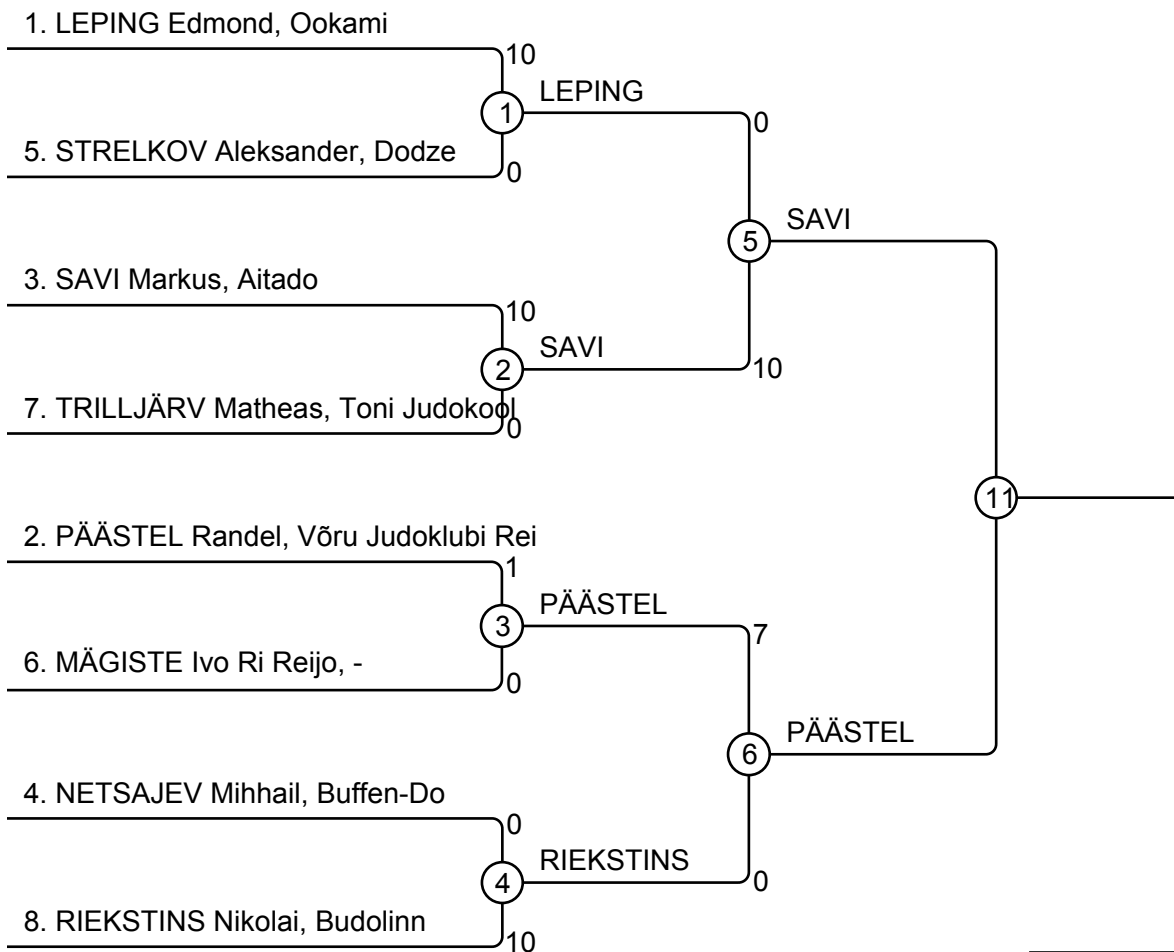

EMV B-klass 28.03.2015 Keila BB-46

Competitors: 8

Results

Pos	Name
1	
2	
3	
3	
5	
5	
7	
7