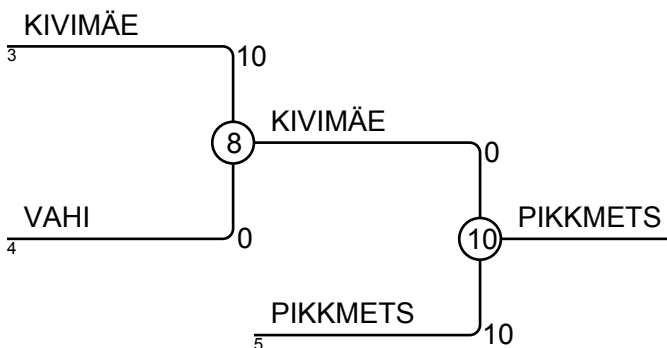

C-ki EMV-d 25.04.2015 Rakvere CT-52

Competitors: 7

Results

Pos	Name
1	SEERMANN Janette, Do
2	ARSHAKYAN Vilena, Audentese SK
3	HOCHSTÄTTER Annika, Sakura
3	PIKKMETS Maris, Kempo
5	ARULA Kadi, Sakura
5	KIVIMÄE Meeri-Marlene, Kempo
7	
7	VAHI Kadi, Do