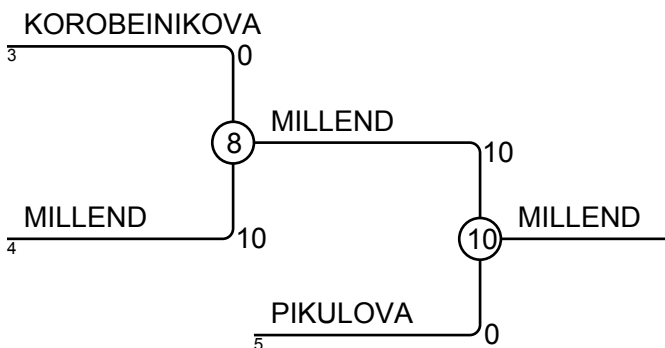

C-ki EMV-d 25.04.2015 Rakvere CT-45

Competitors: 7

Results

Pos	Name
1	BRJAKINA Kristina, Audentese SK
2	MIHHAILOVA DARJA, Kibuvits
3	TARKUS Merit, Kempo
3	MILLEND Anna Maria, Ookami
5	BAIDUKOVA Julia, Ookami
5	PIKULOVA Larina, Kempo
7	
7	KORBEINIKOVA Elizaveta, Põhjakotkas