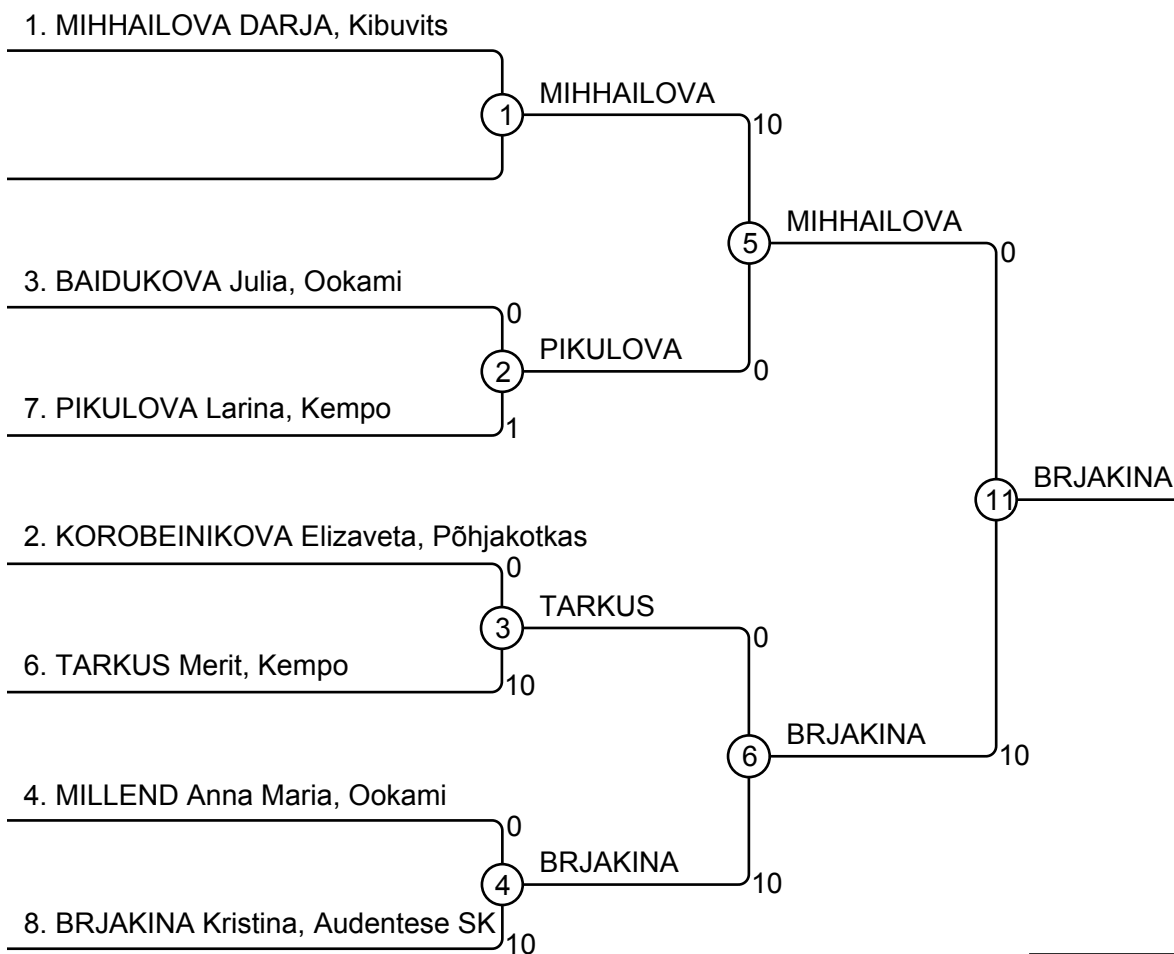

C-ki EMV-d 25.04.2015 Rakvere CT-45

Competitors: 7

Results

Pos	Name
1	BRJAKINA Kristina, Audentese SK
2	MIHHAILOVA DARJA, Kibuvits
3	TARKUS Merit, Kempo
3	MILLEND Anna Maria, Ookami
5	BAIDUKOVA Julia, Ookami
5	PIKULOVA Larina, Kempo
7	
7	KORBEINIKOVA Elizaveta, Põhjakotkas