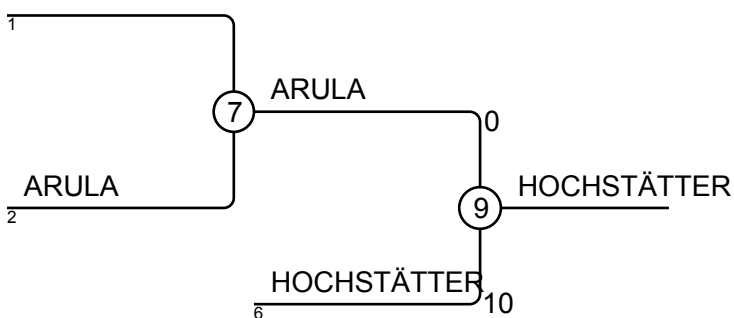

C-ki EMV-d 25.04.2015 Rakvere CT-52

Competitors: 7

Results

Pos	Name
1	SEERMANN Janette, Do
2	ARSHAKYAN Vilena, Audentese SK
3	HOCHSTÄTTER Annika, Sakura
3	PIKKMETS Maris, Kempo
5	ARULA Kadi, Sakura
5	KIVIMÄE Meeri-Marlene, Kempo
7	
7	VAHI Kadi, Do