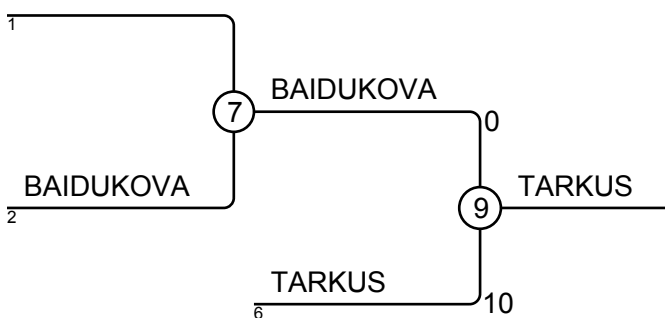

C-ki EMV-d 25.04.2015 Rakvere CT-45

Competitors: 7

Results

Pos	Name
1	BRJAKINA Kristina, Audentese SK
2	MIHHAILOVA DARJA, Kibuvits
3	TARKUS Merit, Kempo
3	MILLEND Anna Maria, Ookami
5	BAIDUKOVA Julia, Ookami
5	PIKULOVA Larina, Kempo
7	
7	KORBEINIKOVA Elizaveta, Põhjakotkas